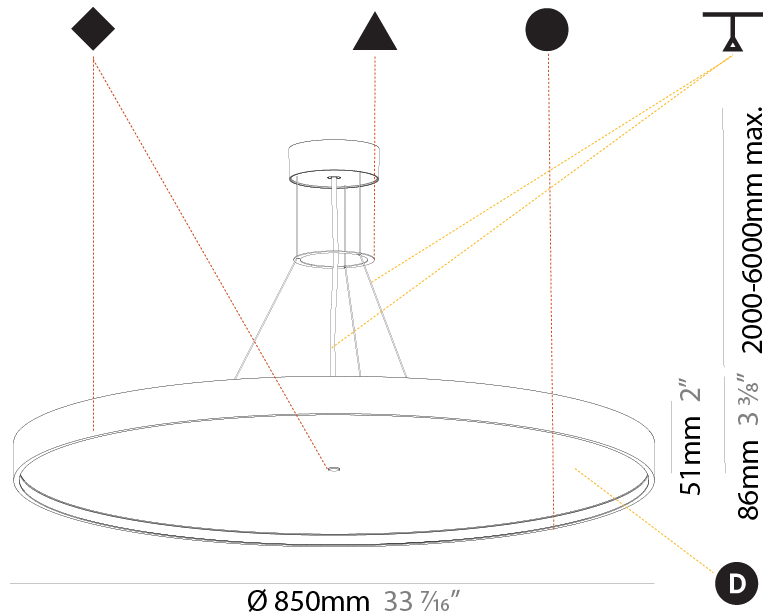

OPTICAL

RATINGS AND CERTIFICATIONS

Certified By: Certified for North American Standards
IP rating: IP20