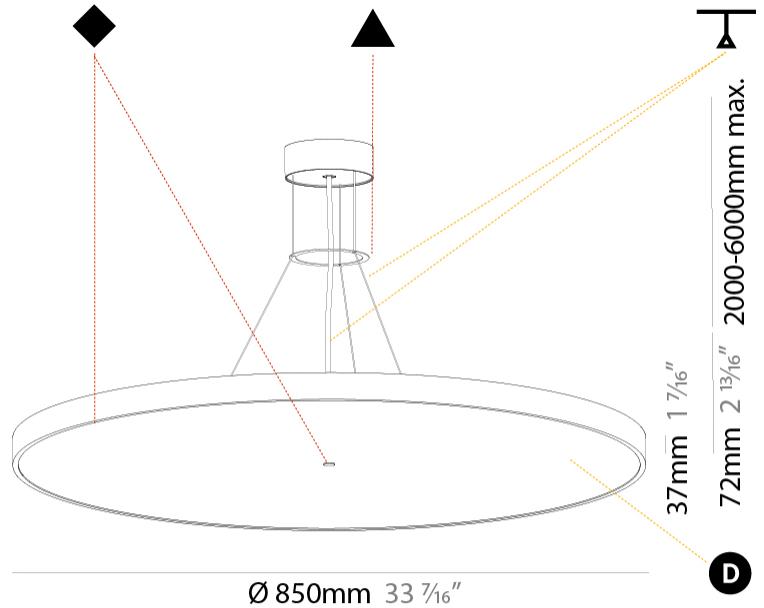

GENERAL

Series: Sign Diva
Subseries: Sign Diva
Brand: Prolicht
Division: Architectural
Mounting Type: Suspension
Mounting Location: Ceiling
Subcategory: Pendant

PHYSICAL

Shape: Round
Diameter (mm): 850
Diameter (in): 33 7/16
Height (mm): 72
Height (in): 2 13/16
Max. Overall Height (mm): 6072
Max. Overall Height (in): 239 1/16
Light Distribution: Direct
Weight (kg): 14.005
Weight (lbs): 30.88

Diffuser: PMMA - Opal / Micro-Prism / Sparkling Secret / Vintage Industrial

Fixture Finish: SSR / BKV / CWI / CRY / HAB / UFT / ITA / RUA / FTG / MYG / LOD / PUS / FRO / FUP / KIA / POP / BLS / SPG / MEY / GOH / GUM / CHC / COM / ABZ / JAG / OBR / MOS / ROR

Fixture Material: Extruded Aluminum / Steel

Cable Details: 2000mm or 6000mm Transparent Cable

ELECTRICAL

Lamp Type: LED (Zhaga Standard)
Input Wattage (W): 96.8
Total Output Wattage (W): 76.8
Dimming: Tri-Mode (Non-Dimming and Phase Dimming (120Vac only) and 0-10V Dimming)
Driver Included: Yes
Driver Location: Integrated
Driver Type: Constant Current - Universal
Driver Class: Class 2
Input Voltage (V): 120 - 277
Constant Current (MA): 600

LED

Color Temperature (°K): 2700 / 3000 / 3500 / 4000
Max. Delivered Lumen (lm): 7960 / 9950 / 10153 / 10360
CRI: >90 CRI
Lamp Life (hrs): 50000

OPTICAL

RATINGS AND CERTIFICATIONS

Certified By: Certified for North American Standards
IP rating: IP20