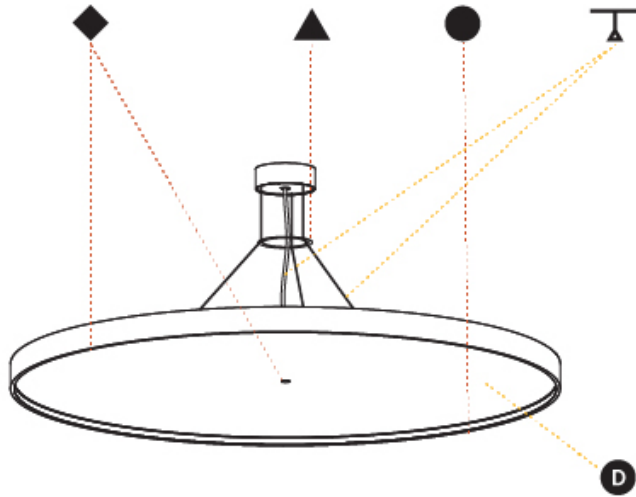

SIGN DIVA KORONA SUSPENSION

A300017-

PROJECT	_____
TYPE	_____
SPECIFIER	_____
QUANTITY	_____
DATE	_____

A